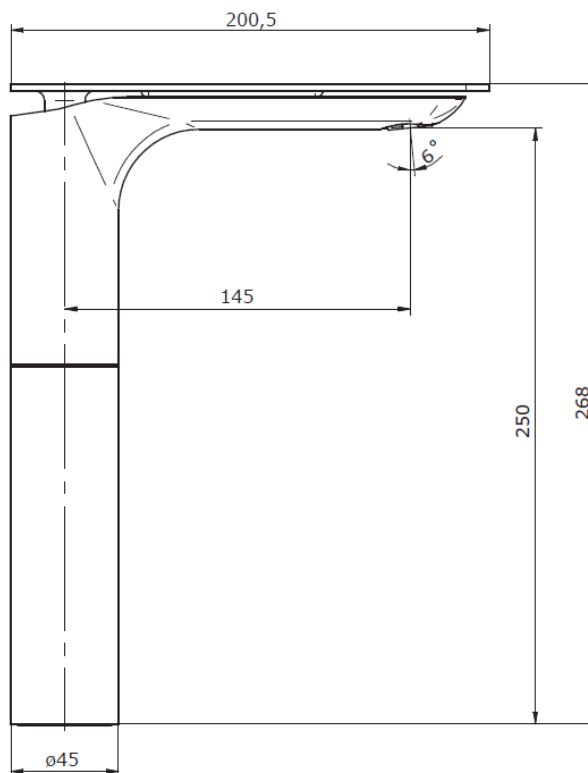

# SENTO TALL BASIN MIXER (2398501)

**GRAFF**<sup>®</sup>  
CUTTING EDGE DESIGN

Manufactured in America

5 Year Parts & Labour Warranty\*

\*Extra 10 year replacement  
part warranty on cartridge

Proudly imported and distributed by  
Gro Agencies Pty Ltd  
Unit 2 / 37 Howe St, Osborne Park, WA, 6017  
P 08 9446 3288 E info@groagencies.com.au W www.groagencies.com.au